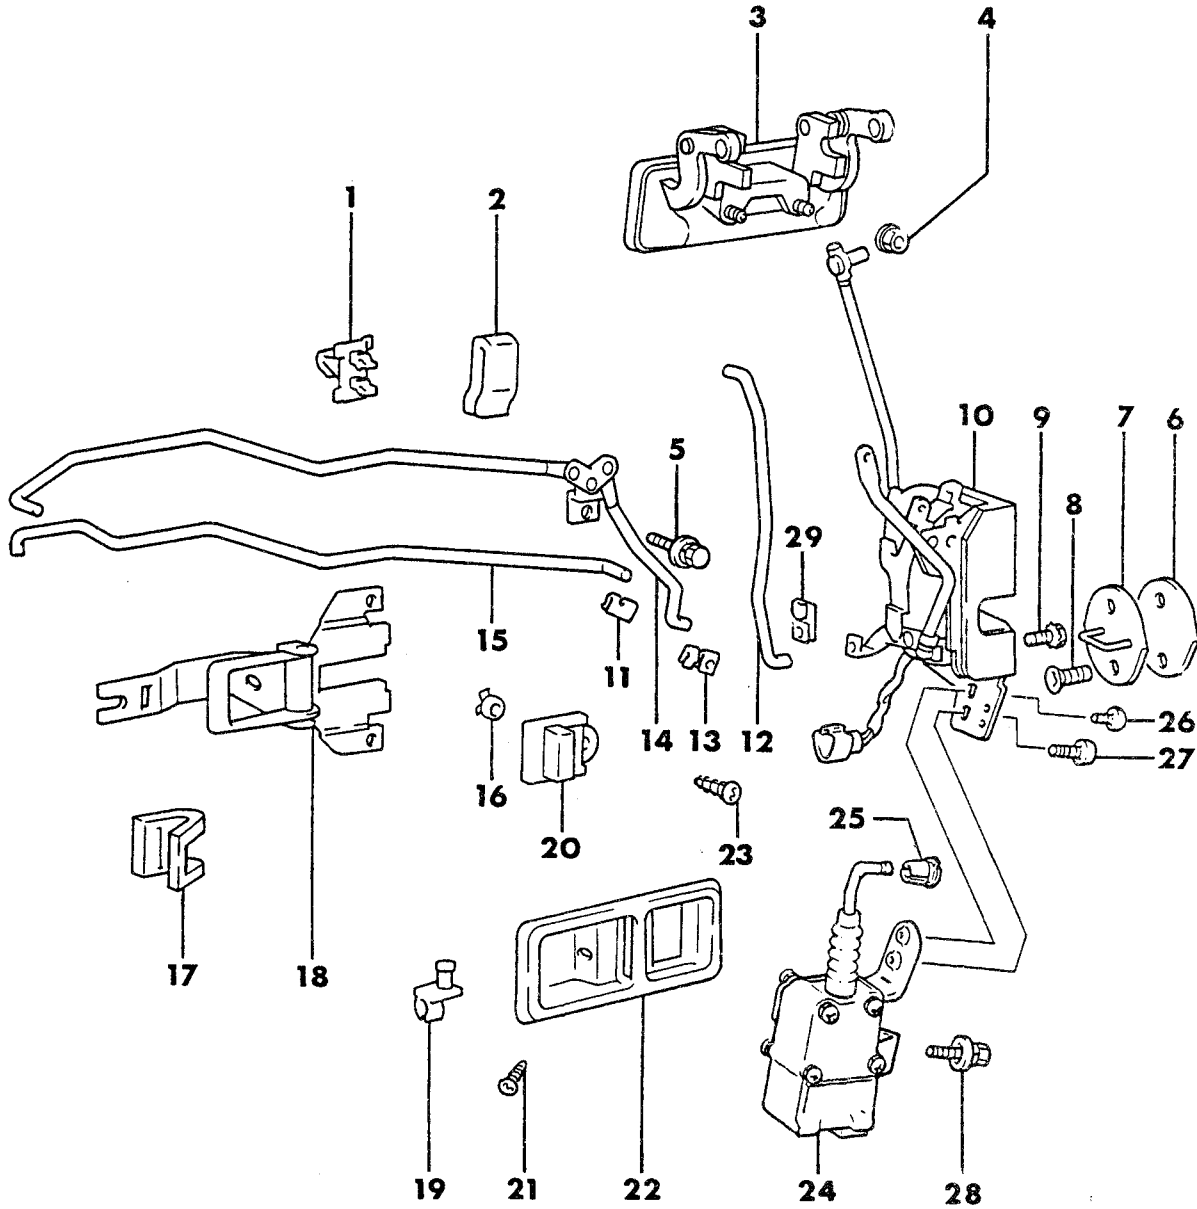

7771 1000

DOOR, FRONT
HANDLES, LOCKS AND CONTROLS
24 RWD - CONQUEST

1987-88 IMPORT PARTS CATALOG

BODY - DOORS AND RELATED PARTS

Figure 23C-1000
Illus. Page 23C-31

ITEM	PART NUMBER	QTY	BODY	MODEL	DESCRIPTION
DOOR, FRONT HANDLES, LOCKS AND CONTROLS 24 RWD - CONQUEST					
1	MB10 5260	2			HOLDER, Rod
2	MB13 4382	2			CUSHION, Door Inside Handle Rod
3					HANDLE, Door Exterior
	MB25 7163	1			Left
	MB25 7164	1			Right
4	MS44 0502	4			NUT
5	MS24 0452	4			BOLT
6	MB36 5679	AR			SHIM, Latch Striker
7	MB36 5671	2			STRIKER, Door Latch
8	MB36 5635	4			SCREW
9	MB36 5637	8			SCREW
10					LATCH, Door
	MB42 2527	1			Left
	MB42 2528	1			Right
11	MS47 0432	1			CLIP, Rod, Black
	MS47 0431	1			White
12	MB42 2731	1			ROD, Door Exterior Lock, Left
	MB42 2732	1			Right
13	MS47 0432	1			CLIP, Rod, Black
	MS47 0431	1			White
14					ROD, Door Inside Lock
	MB32 1351	1			Left
	MB32 1352	1			Right
15	MB17 7341	1			ROD, Door Inside Handle, Left
	MB17 7342	1			Right
16	MB22 3246	6			GROMMET, Screw
17	MB14 2581	2			CUSHION
18	MB17 7703	2			HANDLE, Front Door Inside
19	MB14 2986	4			SNAP, Rod
20	MB14 2829	1			KNOB, Inside Lock, Left
	MB14 2830	1			Right
21	MF45 7293	2			SCREW
22					COVER, Door Inside Handle
	MB17 7180	2			Black
	MB20 4487	2			Red
23	MF45 3046	6			SCREW
24					ACTUATOR, Door Lock
	MB32 1307	1			Left
	MB54 7007	1			Left, 1988
	MB32 1308	1			Right
	MB54 7008	1			Right, 1988
25	MB42 1330	2			SNAP, Rod
	MB06 9996	2			1988
26	MS20 0030	2			SCREW
27	MB25 8979	2			BOLT
28	MB36 5642	2			BOLT
29					CLIP, Rod
	MS47 0434	1			Black
	MS47 0433	1			White

ENGINE:	Q=1500 cc	A=2000 cc	TRANS:	A=Automatic	4=4-Speed Manual
Blank=All	K=1600 cc (w/o Balance Shaft)	F=2600 cc (Car)	Blank=All	M=All Manual	5=5-Speed Manual
	W=2600 cc (Truck)				8=4 x 2 Manual
SERIES:	H=High	MODELS:	24 FWD=2-Dr Hatchback (Colt)	27 RWD-4WD=Pickup (Ram 50, Power Ram 50)	
L=Low	P=Premium		24 RWD=2-Dr Hatchback (Conquest)	27 4WD=Sport Utility (Raider)	45 FWD=4-Dr Station Wagon (Colt)
M=Medium	S=Special		41 FWD=4-Dr Sedan (Colt & Eagle Vista)		45 FWD-4WD=Station Wagon (Vista)
AR=Use as Required	# =New Part Number	-- =Non illustrated Part		Printed in U.S.A.	FEBRUARY, 1989