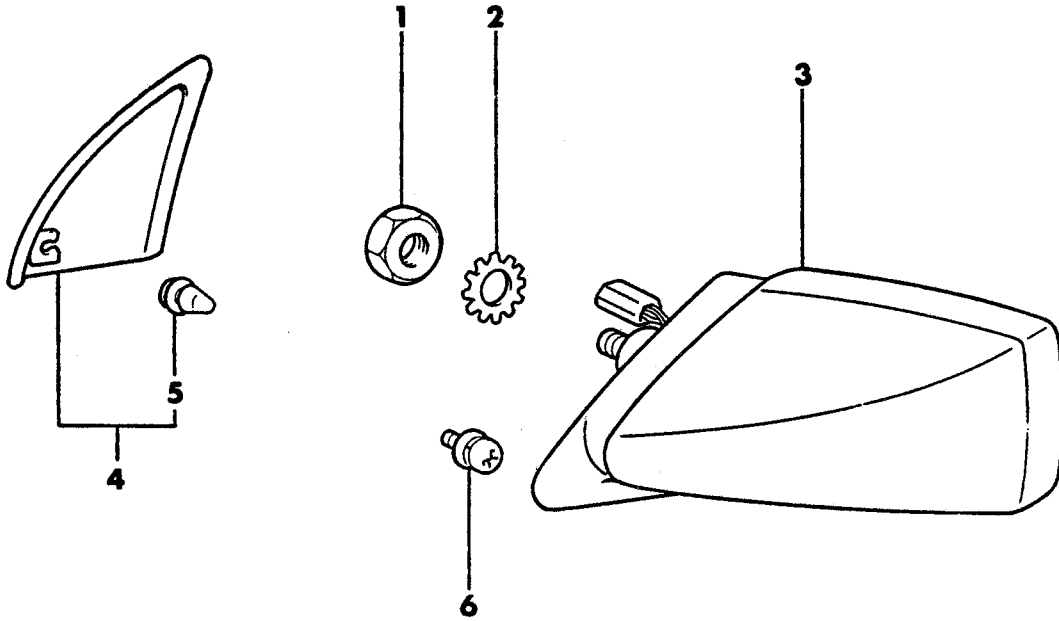

7771 1200

MIRRORS, EXTERIOR
24 RWD - CONQUEST