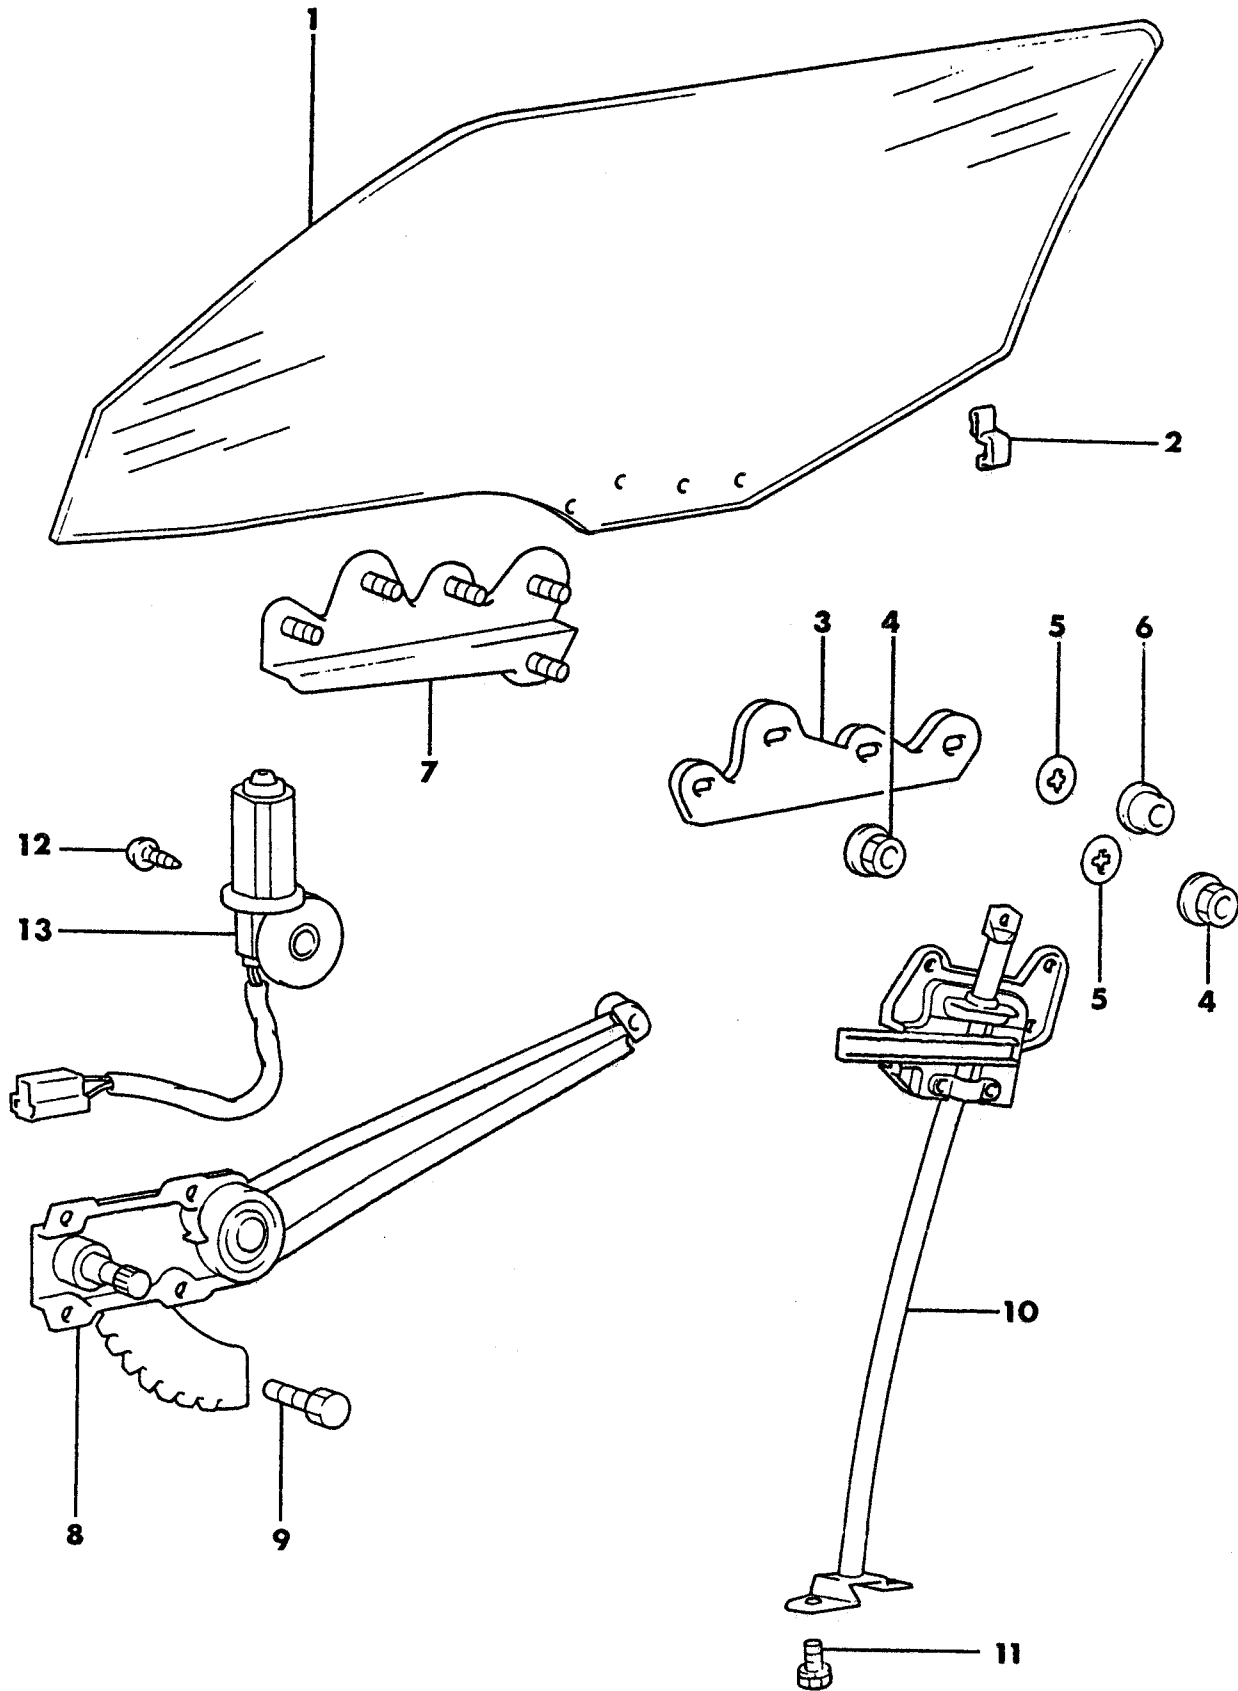

1987-88 IMPORT PARTS CATALOG

BODY - DOORS AND RELATED PARTS

Figure 23C-1000
Illus. Page 23C-31

ITEM	PART NUMBER	QTY	BODY	MODEL	DESCRIPTION
DOOR, FRONT HANDLES, LOCKS AND CONTROLS 24 RWD - CONQUEST					
1	MB10 5260	2			HOLDER, Rod
2	MB13 4382	2			CUSHION, Door Inside Handle Rod
3					HANDLE, Door Exterior
	MB25 7163	1			Left
	MB25 7164	1			Right
4	MS44 0502	4			NUT
5	MS24 0452	4			BOLT
6	MB36 5679	AR			SHIM, Latch Striker
7	MB36 5671	2			STRIKER, Door Latch
8	MB36 5635	4			SCREW
9	MB36 5637	8			SCREW
10					LATCH, Door
	MB42 2527	1			Left
	MB42 2528	1			Right
11	MS47 0432	1			CLIP, Rod, Black
	MS47 0431	1			White
12	MB42 2731	1			ROD, Door Exterior Lock, Left
	MB42 2732	1			Right
13	MS47 0432	1			CLIP, Rod, Black
	MS47 0431	1			White
14					ROD, Door Inside Lock
	MB32 1351	1			Left
	MB32 1352	1			Right
15	MB17 7341	1			ROD, Door Inside Handle, Left
	MB17 7342	1			Right
16	MB22 3246	6			GROMMET, Screw
17	MB14 2581	2			CUSHION
18	MB17 7703	2			HANDLE, Front Door Inside
19	MB14 2986	4			SNAP, Rod
20	MB14 2829	1			KNOB, Inside Lock, Left
	MB14 2830	1			Right
21	MF45 7293	2			SCREW
22					COVER, Door Inside Handle
	MB17 7180	2			Black
	MB20 4487	2			Red
23	MF45 3046	6			SCREW
24					ACTUATOR, Door Lock
	MB32 1307	1			Left
	MB54 7007	1			Left, 1988
	MB32 1308	1			Right
	MB54 7008	1			Right, 1988
25	MB42 1330	2			SNAP, Rod
	MB06 9996	2			1988
26	MS20 0030	2			SCREW
27	MB25 8979	2			BOLT
28	MB36 5642	2			BOLT
29					CLIP, Rod
	MS47 0434	1			Black
	MS47 0433	1			White

ENGINE:	Q=1500 cc	A=2000 cc	TRANS:	A=Automatic	4=4-Speed Manual
Blank=All	K=1600 cc (w/o Balance Shaft)	F=2600 cc (Car)	Blank=All	M=All Manual	5=5-Speed Manual
	W=2600 cc (Truck)				8=4 x 2 Manual
SERIES:	H=High	MODELS:	24 FWD=2-Dr Hatchback (Colt)	27 RWD-4WD=Pickup (Ram 50, Power Ram 50)	
L=Low	P=Premium		24 RWD=2-Dr Hatchback (Conquest)	27 4WD=Sport Utility (Raider)	45 FWD=4-Dr Station Wagon (Colt)
M=Medium	S=Special		41 FWD=4-Dr Sedan (Colt & Eagle Vista)		45 FWD-4WD=Station Wagon (Vista)
AR=Use as Required	# =New Part Number	-- =Non illustrated Part		Printed in U.S.A.	FEBRUARY, 1989

7771 1100

DOOR, FRONT
GLASS AND REGULATOR
24 RWD - CONQUEST