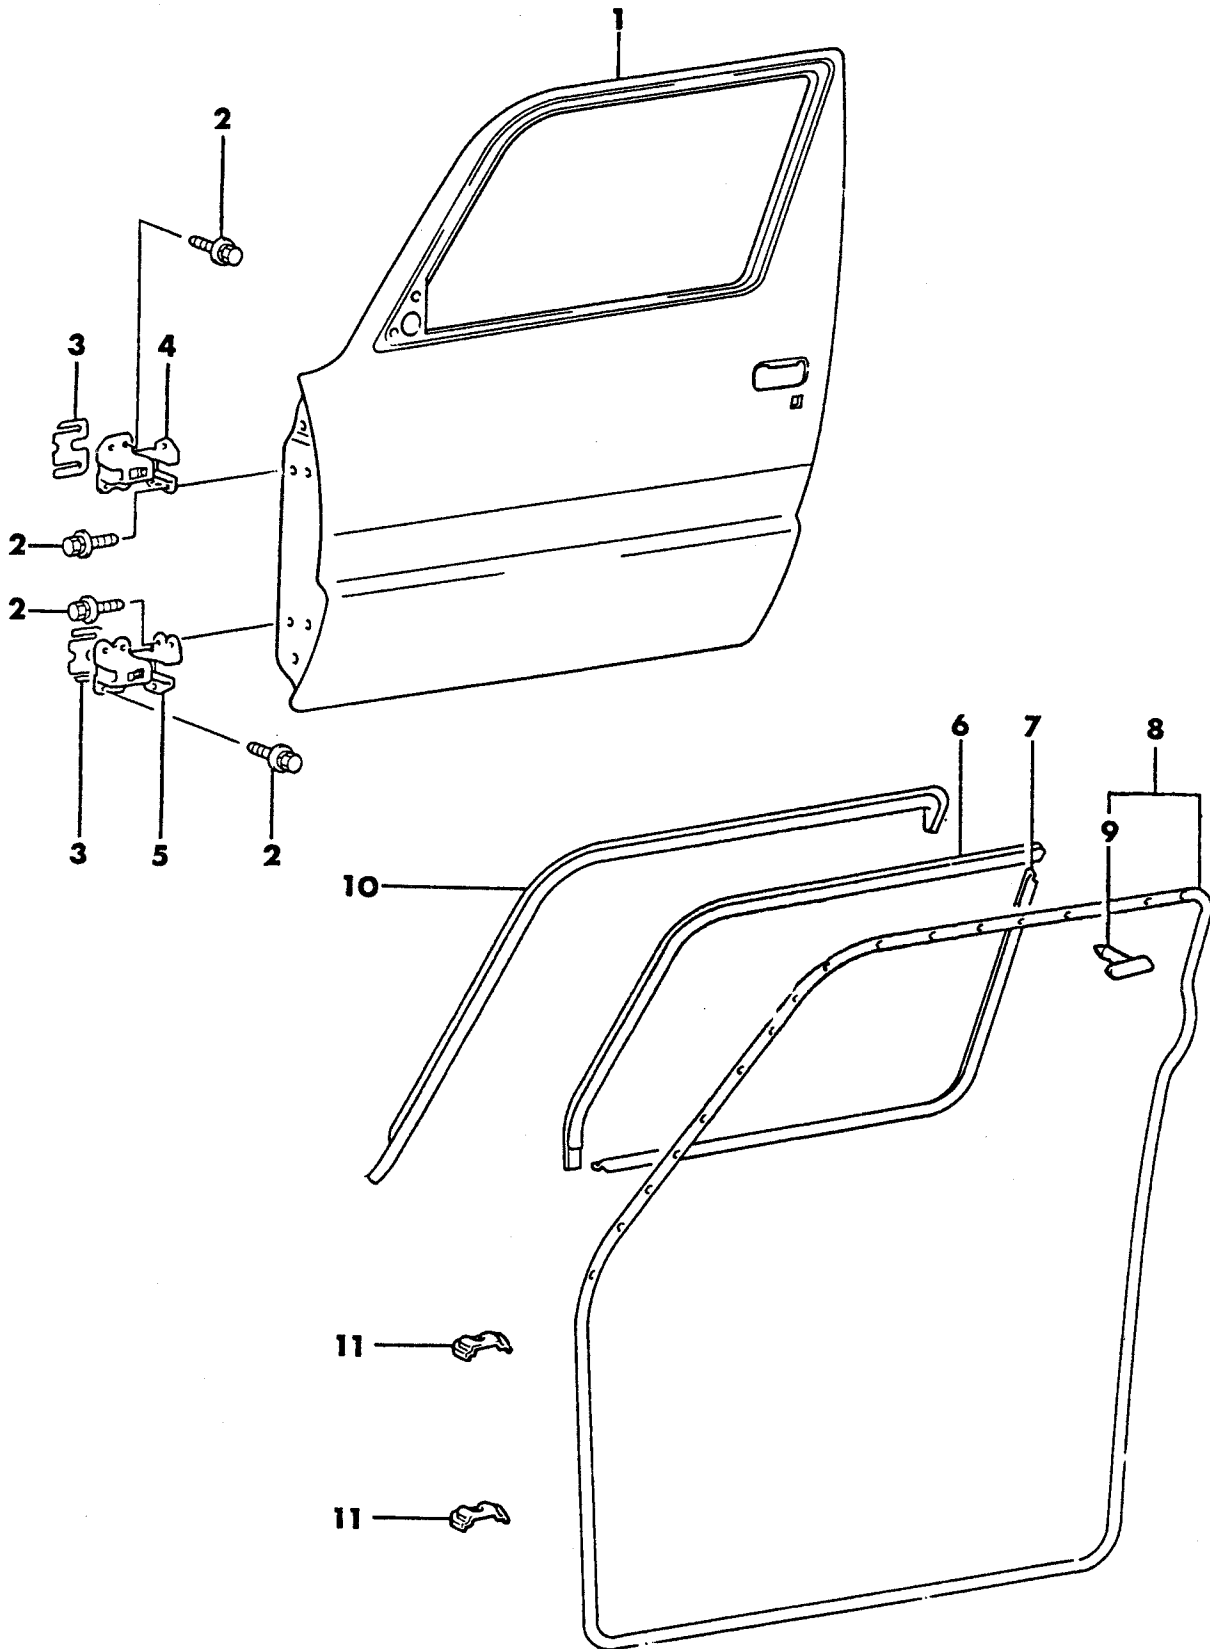

7771 900

DOOR, FRONT  
SHELL, HINGES AND WEATHERSTRIPS  
24 RWD - CONQUEST

BODY - DOORS AND  
RELATED PARTS

ITEM	PART NUMBER	QTY	BODY	MODEL	DESCRIPTION
DOOR, FRONT SHELL, HINGES AND WEATHERSTRIPS 24 RWD - CONQUEST					
1					PANEL, Door
	MB40 8803	1			Left
	MB40 8804	1			Right
2	MB14 2761	26			BOLT
3	MB25 8130	AR			SHIM
4					HINGE, Door, Upper
	MB25 7889	1			Left
	MB50 6259	1			w/Intercooler
	MB25 7890	1			Right
	MB50 6260	1			Right, w/Intercooler
5					HINGE, Door, Lower Left
	MB25 7873	1			Left
	MB50 6257	1			Left, w/Intercooler
	MB25 7874	1			Right
	MB50 6258	1			Right, w/Intercooler
6					WEATHERSTRIP, Door Sash inner
	MB42 1821	1			Left
	MB42 1822	1			Right
7					WEATHERSTRIP, Door Belt Inner
	MB42 1877	1			Left
	MB42 1878	1			Right
8					WEATHERSTRIP, Door Opening
	MB17 7399	1			Left
	MB17 7400	1			Right
9	MB10 5489	96			CLIP
10					WEATHERSTRIP, Door Drip
	MB17 7391	1			Left
	MB17 7392	1			Right
11	MB32 0800	4			COVER, Door Hinge

<b>ENGINE:</b>	Q=1500 cc	A=2000 cc	<b>TRANS:</b>	A=Automatic	4=4-Speed Manual
Blank=All	K=1600 cc (w/o Balance Shaft)	F=2600 cc (Car)	Blank=All	M=All Manual	5=5-Speed Manual
	W=2600 cc (Truck)				8=4 x 2 Manual
<b>SERIES:</b>	H=High	<b>MODELS:</b> 24 FWD=2-Dr Hatchback (Colt) 27 RWD-4WD=Pickup (Ram 50, Power Ram 50)			
L=Low	P=Premium	24 RWD=2-Dr Hatchback (Conquest)	27 4WD=Sport Utility (Raider)	45 FWD=4-Dr Station Wagon (Colt)	
M=Medium	S=Special	41 FWD=4-Dr Sedan (Colt & Eagle Vista)		45 FWD-4WD=Station Wagon (Vista)	
AR=Use as Required	# =New Part Number	- =Non Illustrated Part	Printed in U.S.A.		FEBRUARY, 1989