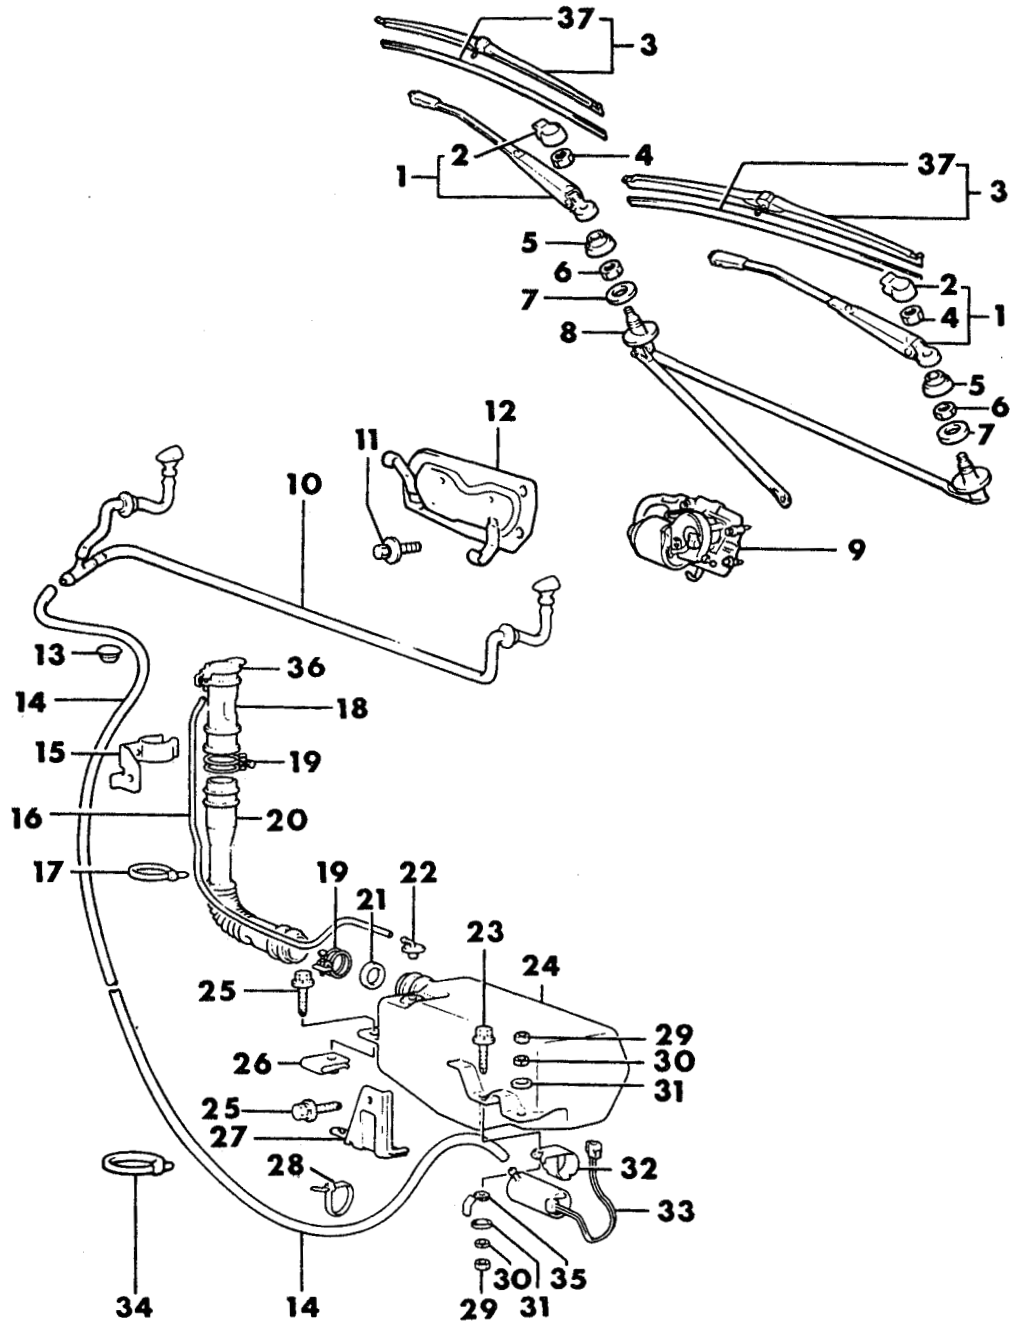

7772 500

WINDSHIELD WIPER AND WASHER
24 RWD - CONQUEST

1987-88 IMPORT PARTS CATALOG

Figure 23D-500
Illus. Page 23D-13

BODY - MISCELLANEOUS

ITEM	PART NUMBER	QTY	BODY	MODEL	DESCRIPTION
WINDSHIELD WIPER AND WASHER 24 RWD - CONQUEST					
1	MB18 3806	2			ARM, Wiper
2	MB26 1170	2			COVER, Head
3	MB18 3810	2			BLADE, Wiper
4	MF43 0005	2			NUT
5	MB18 3826	2			CAP, Shield
6	MB26 1168	2			NUT
7	MB26 1169	2			WASHER
8	MB18 3804	1			LINK, Wiper
9	MB18 3834	1			MOTOR, Wiper
10	MB31 4902	1			NOZZLE, Washer
11	MS24 0121	3			BOLT
12	MB33 8322	1			COVER, Cowl Top, Outer
13	MB11 8900	1			PLUG
14	MS61 0099	1			TUBE
15	MB17 1332	1			CLAMP, Hose
16	MS61 0099	1			TUBE
17	MB22 9438	2			BAND
18	MB22 9436	1			HOSE
19	MB22 9439	2			CLAMP, Hose
20	MB22 9422	1			HOSE
21	MB22 9437	1			PACKING
22	MB22 9424	1			JOINT, Elbow
23	MF24 4826	1			BOLT
24	MB35 8977	1			RESERVOIR, Washer
25	MS24 0142	3			BOLT
26	MS44 0191	2			NUT
27	MB30 5233	1			BRACKET
28	MB22 9443	1			BAND
29	MF43 0004	2			NUT
30	MF45 0404	2			WASHER
31	MF45 0004	2			WASHER
32	MB17 1598	1			SUPPORT
33	MB30 5232	1			MOTOR, w/Fluid Level Sensor
34		1			BAND, Cable (DNS)
35	MB22 9442	1			CLAMP
36	MB33 7860	1			CAP
37	MB35 4889	2			REFILL, Wiper Blade

ENGINE:	Q=1500 cc	A=2000 cc	TRANS:	A=Automatic	4=4-Speed Manual
Blank=All	K=1600 cc (w/o Balance Shaft)	F=2600 cc (Car)	Blank=All	M=All Manual	5=5-Speed Manual
	W=2600 cc (Truck)				8=4 x 2 Manual

SERIES:	H=High	MODELS:	24 FWD=2-Dr Hatchback (Colt)	27 RWD-4WD=Pickup (Ram 50, Power Ram 50)
L=Low	P=Premium		24 RWD=2-Dr Hatchback (Conquest)	27 4WD=Sport Utility (Raider)
M=Medium	S=Special		41 FWD=4-Dr Sedan (Colt & Eagle Vista)	45 FWD=4-Dr Station Wagon (Colt)
				45 FWD-4WD=Station Wagon (Vista)

AR=Use as Required   # =New Part Number   - =Non Illustrated Part   Printed in U.S.A.   FEBRUARY, 1989

NOT FOR RESALE - UNKNOWN SOURCE - DOWNLOADED FOR FREE FROM: WWW.STARQUESTGARAGE.COM