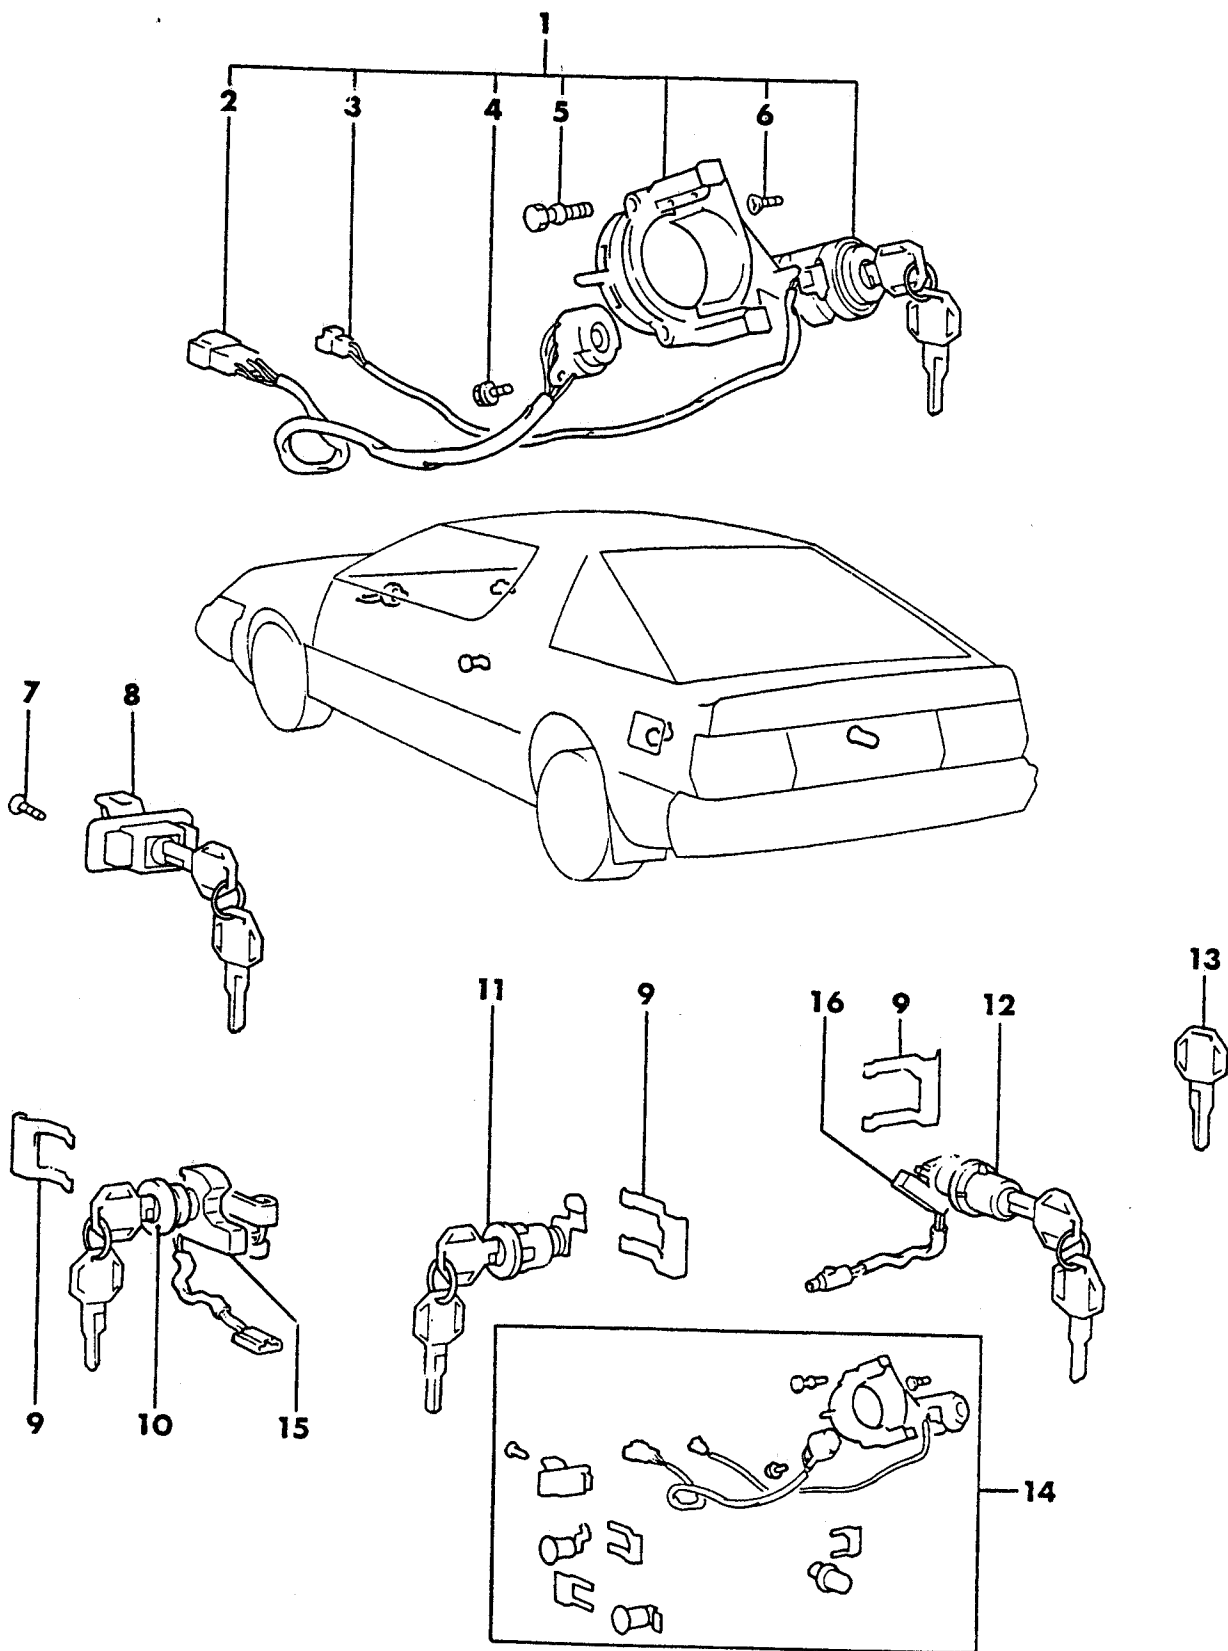

7772 400

LOCK CYLINDERS AND KEYS  
24 RWD - CONQUEST

1987-88 IMPORT PARTS CATALOG

Figure 23D-400  
Illus. Page 23D-11

BODY - MISCELLANEOUS

ITEM	PART NUMBER	QTY	BODY	MODEL	DESCRIPTION
LOCK CYLINDERS AND KEYS 24 RWD - CONQUEST					
1	MB39 9650	1			LOCK, Steering Wheel
2	MB39 8854	1			SWITCH, Ignition
3	MB39 8855	1			SWITCH, Warning
4	MF35 0005	1			SCREW
5	MB17 1106	2			BOLT
6	MF35 0002	2			SCREW
7	MF20 1044	2			SCREW
8					LOCK, Glove Box
	MB24 4348	1			Black
	MB38 6383	1			Red
9					RETAINER, Lock Cylinder
	MA15 5539	4			Up to 6-1-87
	MB53 7392	4			After 6-1-87
10					CYLINDER, Door Lock
	MB42 2995	1			Left
	MB42 2996	1			Right
11					CYLINDER, Fuel Filler Door
	MB28 6484	1			w/o Intercooler
	MB02 3181	1			w/Intercooler
12					CYLINDER, Tailgate Lock
	#MB54 6761	1			Up to 6-1-87
	MB53 7395	1			After 6-1-87
13	MB18 4084	1			KEY, Blank, w/Protector
14					KEY PACKAGE
	MB71 3287	1			Black
	MB71 3288	1			Red
	#MB71 3289	1			Black, w/Intercooler, Up to 6-1-87
	MB72 7754	1			Black, w/Intercooler, After 6-1-87
	#MB71 3290	1			Red, w/Intercooler, Up to 6-1-87
	MB72 7755	1			Red, w/Intercooler, After 6-1-87
15					SWITCH, Door Lock Cylinder
	MB42 2989	1			Left
	MB42 2990	1			Right
16	MB42 2988	1			SWITCH, T/Gate Lock Cylinder
	MB53 7391	1			1988

<b>ENGINE:</b>	Q=1500 cc	A=2000 cc	<b>TRANS:</b>	A=Automatic	4=4-Speed Manual
Blank=All	K=1600 cc (w/o Balance Shaft)	F=2600 cc (Car)	Blank=All	M=All Manual	5=5-Speed Manual
	W=2600 cc (Truck)				8=4 x 2 Manual
<b>SERIES:</b>	H=High	<b>MODELS:</b>	24 FWD=2-Dr Hatchback (Colt)	27 RWD-4WD=Pickup (Ram 50, Power Ram 50)	
L=Low	P=Premium		24 RWD=2-Dr Hatchback (Conquest)	27 4WD=Sport Utility (Raider)	45 FWD=4-Dr Station Wagon (Colt)
M=Medium	S=Special		41 FWD=4-Dr Sedan (Colt & Eagle Vista)		45 FWD-4WD=Station Wagon (Vista)
AR=Use as Required	#=New Part Number	--=Non Illustrated Part		Printed in U.S.A.	FEBRUARY, 1989