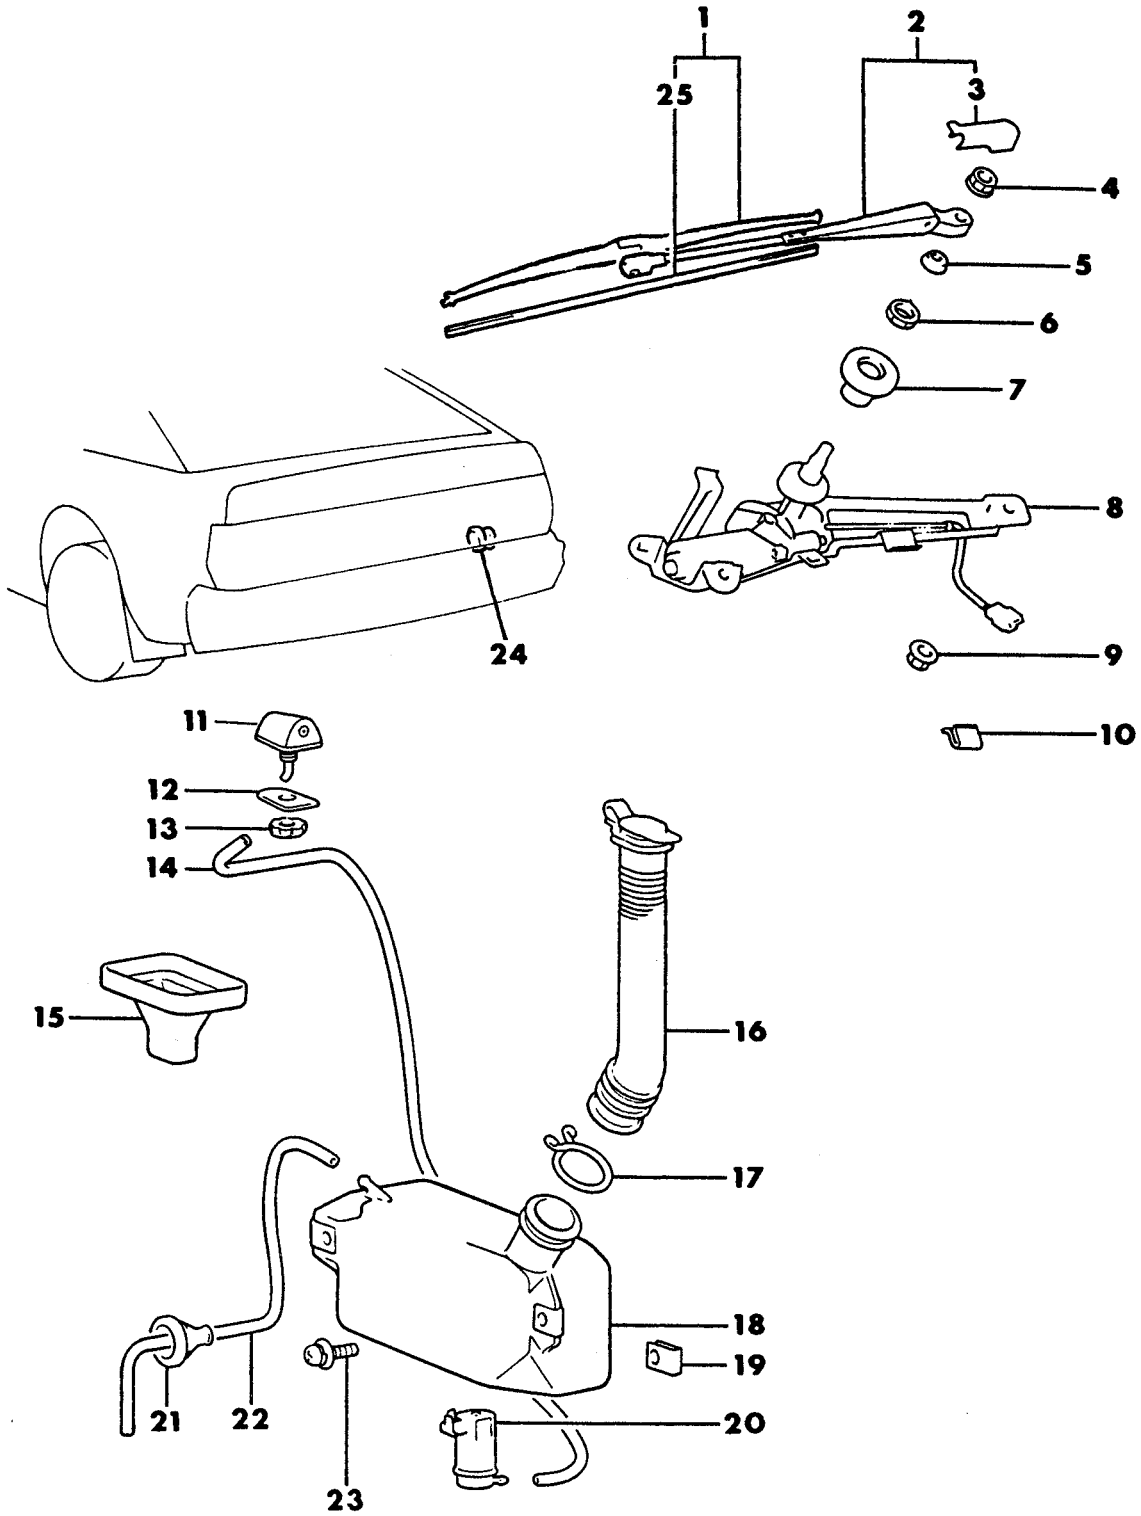

LIFTGATE WIPER AND WASHER
24 RWD - CONQUEST

7772 800

NOT FOR RESALE - UNKNOWN SOURCE - DOWNLOADED FOR FREE FROM:
WWW.STARQUESTGARAGE.COM

1987-88 IMPORT PARTS CATALOG

Figure 23D-600
Illus. Page 23D-15

BODY - MISCELLANEOUS

ITEM	PART NUMBER	QTY	BODY	MODEL	DESCRIPTION
LIFTGATE WIPER AND WASHER 24 RWD - CONQUEST					
1					BLADE, Wiper
	MB26 1191	1			Up to 12-1-87
	MB61 7940	1			After 12-1-87
2	MB26 1190	1			ARM, Wiper
3	MB11 4656	1			COVER, Head
4	MB08 4904	1			NUT, Spring Washer
5	MB18 3817	1			CAP, Shield
6	MB18 3816	1			NUT
7	MB18 3815	1			COLLAR
8	MB18 3812	1			MOTOR, Wiper
9	MS44 0522	1			NUT
10	MB18 3996	1			CLIP
11	MB18 3832	1			NOZZLE, Washer
12	MB30 5185	1			PACKING
13	MB11 3954	1			NUT
14	MS61 0099	1			TUBE
15	MB18 3852	1			FUNNEL
16	MB18 3853	1			HOSE and CAP
17	MB33 7922	1			CLIP
18	MB18 3856	1			RESERVOIR, Washer
19	MB19 6546	2			NUT
20	MB28 6961	1			MOTOR, Washer
21	MB17 1537	1			GROMMET
22	MS61 0099	1			TUBE
	MB18 3851	1			TUBE, Drain
23	MS35 0129	2			SCREW
24	MS66 0184	2			PLUG
25	MB26 2914	1			REFILL, Wiper Blade

ENGINE:	Q=1500 cc	A=2000 cc	TRANS:	A=Automatic	4=4-Speed Manual
Blank=All	K=1600 cc (w/o Balance Shaft)	F=2600 cc (Car)	Blank=All	M=All Manual	5=5-Speed Manual
	W=2600 cc (Truck)				8=4 x 2 Manual
SERIES:	H=High	MODELS:	24 FWD=2-Dr Hatchback (Colt)	27 RWD-4WD=Pickup (Ram 50, Power Ram 50)	
L=Low	P=Premium		24 RWD=2-Dr Hatchback (Conquest)	27 4WD=Sport Utility (Raider)	45 FWD=4-Dr Station Wagon (Colt)
M=Medium	S=Special		41 FWD=4-Dr Sedan (Colt & Eagle Vista)		45 FWD-4WD=Station Wagon (Vista)
AR=Use as Required	#=New Part Number		-=Non Illustrated Part	Printed in U.S.A.	FEBRUARY, 1989

NOT FOR RESALE - UNKNOWN SOURCE - DOWNLOADED FOR FREE FROM: WWW.STARQUESTGARAGE.COM